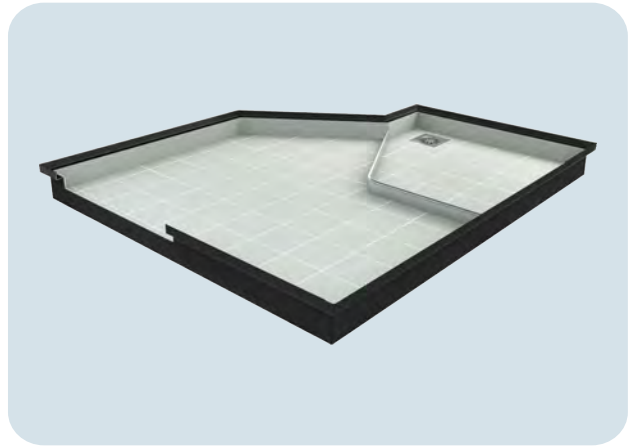

SHIP ACCOMMODATION

MARINE BATHROOM UNITS

▶ **EXAMPLES OF STANDARD MARINE TYPES**

▶ **EXAMPLES OF STANDARD MARINE TYPES**

Type:D

Type:E

Type:F

BOTTOM PLATE SYSTEM FOR THE BATHROOM UNIT

Ceramic tile floor (75 × 75 × 5)

Ceramic tile floor (150 × 150 × 5 or 300 × 300 × 5)

Epoxy floor

GRP floor

Materials of bottom plate and floor is composed by		
Materials of Bottom Plate	Steel sheet or stainless steel or aluminum plate	
Bottom Plate surface composed by	a. Ceramic tile b. Coating+ceramic tile c. Floor Heating system+coating+ceramic tiles	d. Epoxy e. Coating+epoxy f. Floor heating system+ coating+epoxy

Name: Shower Faucet With One Lever

Name: Bathtub Faucet With One Lever

Name: Wash basin Faucet With One Lever(with pop-up)

Name: Wash Basin Faucet With One Lever

Name: Adjustable Pole,
Shower Head & Hose

Name: Shower Head holder