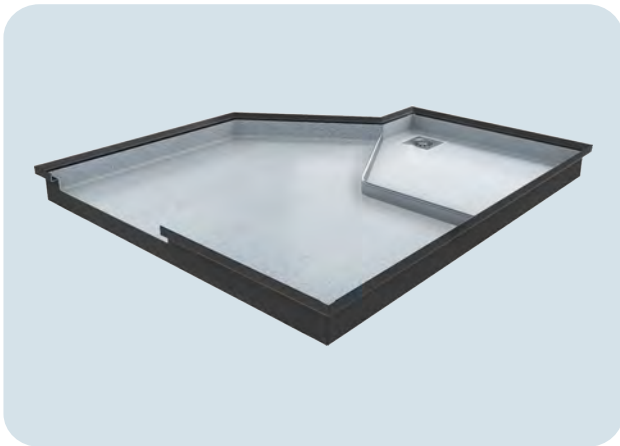

SHIP ACCOMMODATION

MARINE BATHROOM UNITS

▶ **EXAMPLES OF STANDARD MARINE TYPES**

▶ **EXAMPLES OF STANDARD MARINE TYPES**

Type:D

Type:E

Type:F

BOTTOM PLATE SYSTEM FOR THE BATHROOM UNIT

Ceramic tile floor (75 × 75 × 5)

Ceramic tile floor (150 × 150 × 5 or 300 × 300 × 5)

Epoxy floor

GRP floor

Materials of bottom plate and floor is composed by		
Materials of Bottom Plate	Steel sheet or stainless steel or aluminum plate	
Bottom Plate surface composed by	a. Ceramic tile b. Coating+ceramic tile c. Floor Heating system+coating+ceramic tiles	d. Epoxy e. Coating+epoxy f. Floor heating system+ coating+epoxy

Name: Shower Faucet With One Lever

Name: Bathtub Faucet With One Lever

Name: Wash basin Faucet With One Lever(with pop-up)

Name: Wash Basin Faucet With One Lever

Name: Adjustable Pole,
Shower Head & Hose

Name: Shower Head holder