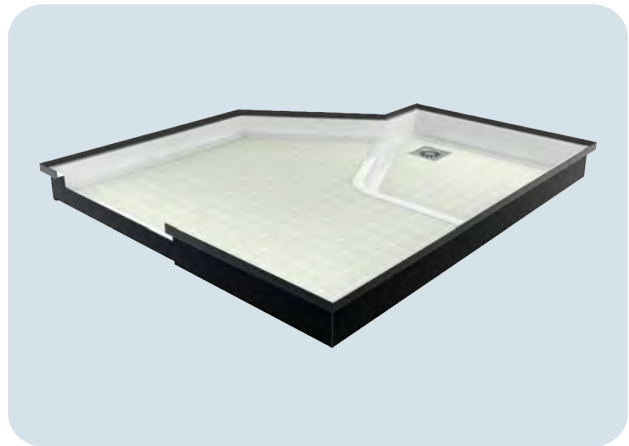

SHIP ACCOMMODATION

MARINE BATHROOM UNITS

▶ **EXAMPLES OF STANDARD MARINE TYPES**

▶ **EXAMPLES OF STANDARD MARINE TYPES**

Type:D

Type:E

Type:F

BOTTOM PLATE SYSTEM FOR THE BATHROOM UNIT

Ceramic tile floor (75 × 75 × 5)

Ceramic tile floor (150 × 150 × 5 or 300 × 300 × 5)

Epoxy floor

GRP floor

Materials of bottom plate and floor is composed by		
Materials of Bottom Plate	Steel sheet or stainless steel or aluminum plate	
Bottom Plate surface composed by	a. Ceramic tile b. Coating+ceramic tile c. Floor Heating system+coating+ceramic tiles	d. Epoxy e. Coating+epoxy f. Floor heating system+ coating+epoxy

Name: Shower Faucet With One Lever

Name: Bathtub Faucet With One Lever

Name: Wash basin Faucet With One Lever(with pop-up)

Name: Wash Basin Faucet With One Lever

Name: Adjustable Pole,
Shower Head & Hose

Name: Shower Head holder