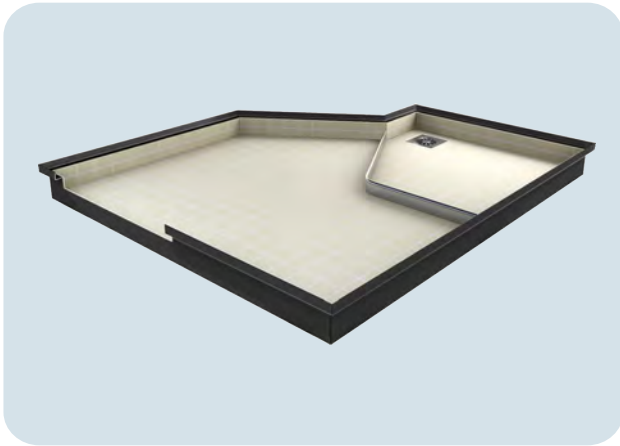

SHIP ACCOMMODATION

MARINE BATHROOM UNITS

▶ **EXAMPLES OF STANDARD MARINE TYPES**

▶ **EXAMPLES OF STANDARD MARINE TYPES**

Type:D

Type:E

Type:F

BOTTOM PLATE SYSTEM FOR THE BATHROOM UNIT

Ceramic tile floor (75 × 75 × 5)

Ceramic tile floor (150 × 150 × 5 or 300 × 300 × 5)

Epoxy floor

GRP floor

Materials of bottom plate and floor is composed by		
Materials of Bottom Plate	Steel sheet or stainless steel or aluminum plate	
Bottom Plate surface composed by	a. Ceramic tile b. Coating+ceramic tile c. Floor Heating system+coating+ceramic tiles	d. Epoxy e. Coating+epoxy f. Floor heating system+ coating+epoxy

Name: Shower Faucet With One Lever

Name: Bathtub Faucet With One Lever

Name: Wash basin Faucet With One Lever(with pop-up)

Name: Wash Basin Faucet With One Lever

Name: Adjustable Pole,
Shower Head & Hose

Name: Shower Head holder