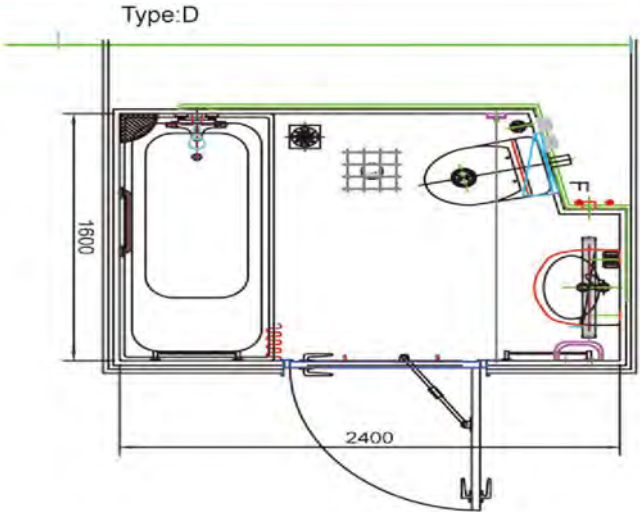

SHIP ACCOMMODATION

MARINE BATHROOM UNITS

▶ **EXAMPLES OF STANDARD MARINE TYPES**

▶ **EXAMPLES OF STANDARD MARINE TYPES**

Type:D

Type:E

Type:F

BOTTOM PLATE SYSTEM FOR THE BATHROOM UNIT

Ceramic tile floor (75 × 75 × 5)

Ceramic tile floor (150 × 150 × 5 or 300 × 300 × 5)

Epoxy floor

GRP floor

Materials of bottom plate and floor is composed by		
Materials of Bottom Plate	Steel sheet or stainless steel or aluminum plate	
Bottom Plate surface composed by	a. Ceramic tile b. Coating+ceramic tile c. Floor Heating system+coating+ceramic tiles	d. Epoxy e. Coating+epoxy f. Floor heating system+ coating+epoxy

**SANITARYWARE AND HARDWARE**

Name: Ceramic Wall Mount WC With Flush Valve

Name: Ceramic Wall Mount WC With Water Tank

Name: Wash Basin

Name: Bathtub Mixer with Thermostat

Name: Shower Mixer with Thermostat

Name: Shower Faucet With One Lever

Name: Bathtub Faucet With One Lever

Name: Wash basin Faucet With One Lever(with pop-up)

Name: Wash Basin Faucet With One Lever

Name: Adjustable Pole,
Shower Head & Hose

Name: Shower Head holder