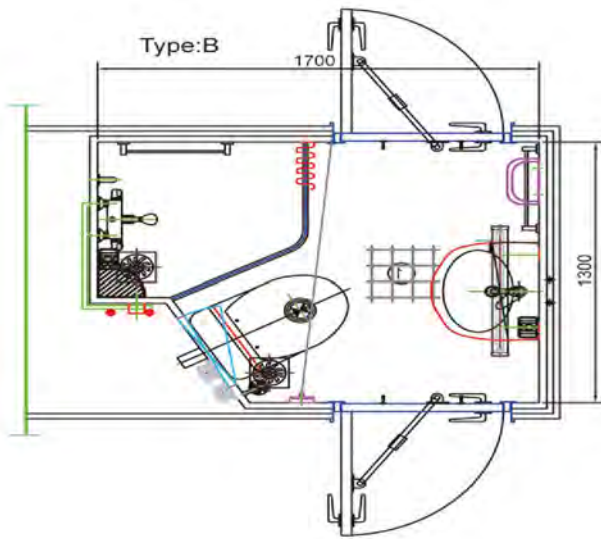

SHIP ACCOMMODATION

MARINE BATHROOM UNITS

▶ **EXAMPLES OF STANDARD MARINE TYPES**

▶ **EXAMPLES OF STANDARD MARINE TYPES**

Type:D

Type:E

Type:F

BOTTOM PLATE SYSTEM FOR THE BATHROOM UNIT

Ceramic tile floor (75 × 75 × 5)

Ceramic tile floor (150 × 150 × 5 or 300 × 300 × 5)

Epoxy floor

GRP floor

Materials of bottom plate and floor is composed by		
Materials of Bottom Plate	Steel sheet or stainless steel or aluminum plate	
Bottom Plate surface composed by	a. Ceramic tile b. Coating+ceramic tile c. Floor Heating system+coating+ceramic tiles	d. Epoxy e. Coating+epoxy f. Floor heating system+ coating+epoxy