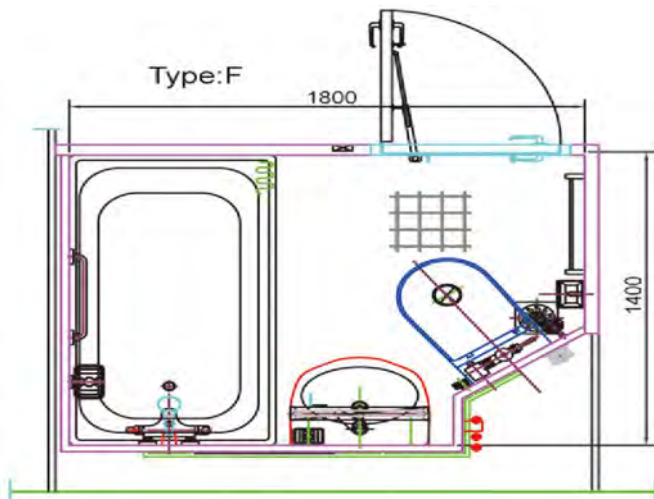

SHIP ACCOMMODATION

MARINE BATHROOM UNITS

▶ **EXAMPLES OF STANDARD MARINE TYPES**

▶ **EXAMPLES OF STANDARD MARINE TYPES**

Type:D

Type:E

Type:F

BOTTOM PLATE SYSTEM FOR THE BATHROOM UNIT

Ceramic tile floor (75 × 75 × 5)

Ceramic tile floor (150 × 150 × 5 or 300 × 300 × 5)

Epoxy floor

GRP floor

Materials of bottom plate and floor is composed by		
Materials of Bottom Plate	Steel sheet or stainless steel or aluminum plate	
Bottom Plate surface composed by	a. Ceramic tile b. Coating+ceramic tile c. Floor Heating system+coating+ceramic tiles	d. Epoxy e. Coating+epoxy f. Floor heating system+ coating+epoxy