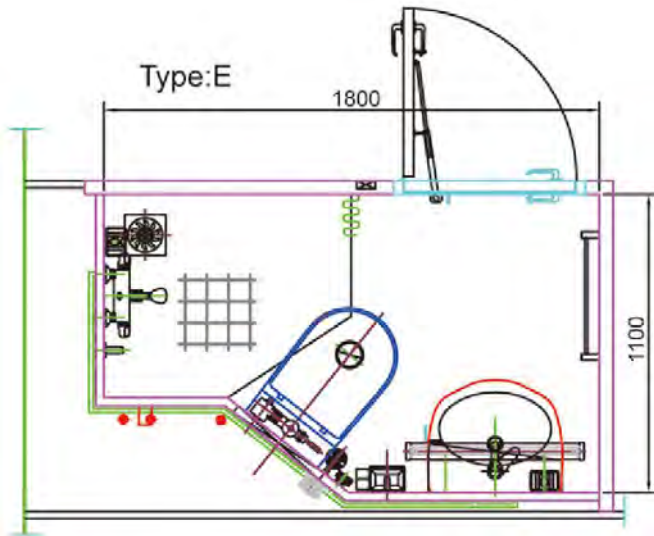

▶ **EXAMPLES OF STANDARD MARINE TYPES**

Type:E