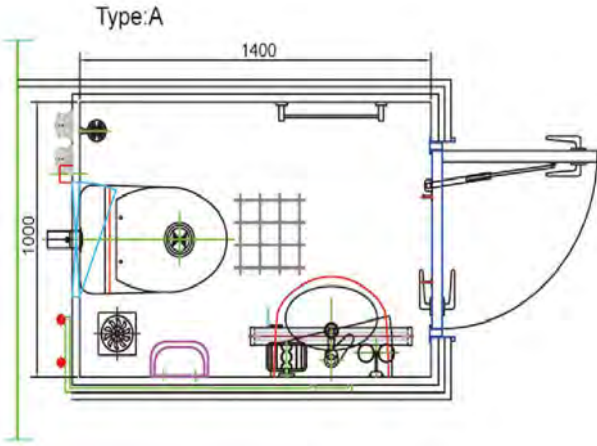

SHIP ACCOMMODATION

MARINE BATHROOM UNITS

▶ **EXAMPLES OF STANDARD MARINE TYPES**

▶ **EXAMPLES OF STANDARD MARINE TYPES**

Type:D

Type:E

Type:F

BOTTOM PLATE SYSTEM FOR THE BATHROOM UNIT

Ceramic tile floor (75 × 75 × 5)

Ceramic tile floor (150 × 150 × 5 or 300 × 300 × 5)

Epoxy floor

GRP floor

Materials of bottom plate and floor is composed by		
Materials of Bottom Plate	Steel sheet or stainless steel or aluminum plate	
Bottom Plate surface composed by	a. Ceramic tile b. Coating+ceramic tile c. Floor Heating system+coating+ceramic tiles	d. Epoxy e. Coating+epoxy f. Floor heating system+ coating+epoxy